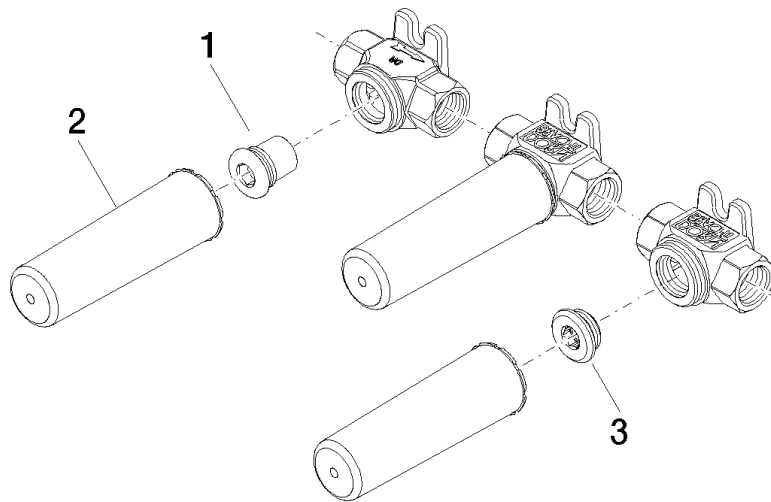

## Concealed wall-mounted mixer variable positioning -

---

35 712 970 90

- red brass, lead-free
- 1/2" connection
- 3x sealing plug 1/2"
- 3x dust cover
- WRAS 1702022

## Concealed wall-mounted mixer variable positioning -

35 712 970 90

mm [inches]

|              | min         | max          |
|--------------|-------------|--------------|
| Madison      | 55 [2 1/8"] | 115 [4 1/2"] |
| Square       | 55 [2 1/8"] | 110 [4 3/8"] |
| Circle       | 55 [2 1/8"] | 130 [5 1/8"] |
| Vaia         | 60 [2 3/8"] | 132 [5 1/4"] |
| Domicil      | 60 [2 1/2"] | 100 [3 7/8"] |
| Deque        | 70 [2 3/4"] | 135 [5 3/8"] |
| Gentle       | 70 [2 3/4"] | 135 [5 3/8"] |
| LaHeur       | 70 [2 3/4"] | 135 [5 3/8"] |
| Selv         | 70 [2 3/4"] | 135 [5 3/8"] |
| Supernova    | 70 [2 3/4"] | 135 [5 3/8"] |
| Symetrics    | 70 [2 3/4"] | 135 [5 3/8"] |
| Tara         | 70 [2 3/4"] | 135 [5 3/8"] |
| CL_2         | 85 [3 3/8"] | 108 [4 3/8"] |
| MEM          | 93 [3 5/8"] | 138 [5 3/8"] |
| CL_1         | 93 [3 5/8"] | 138 [5 3/8"] |
| La Fleur Cl. | 102 [4"]    | 144 [5 5/8"] |

**Concealed wall-mounted mixer variable positioning -**

35 712 970 90

**Spare parts list**

| No. | Item Number        | Name | Quantity used | Delivery time |
|-----|--------------------|------|---------------|---------------|
| 1   | 04 31 20 037 00 90 | plug | 1             | 2             |
| 2   | 09 21 02 102 90    | cap  | 3             | 2             |
| 3   | 04 31 20 006 00 90 | plug | 2             | 2             |