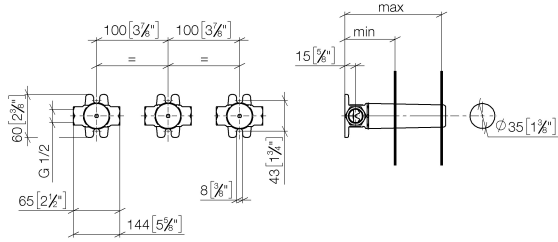

## Concealed wall-mounted mixer variable positioning -

---

35 712 970 90

- red brass, lead-free
- 1/2" connection
- 3x sealing plug 1/2"
- 3x dust cover
- WRAS 1702022

## Required miscellaneous

---

Leak protection 1/2" -

12 010 970 90

## Concealed wall-mounted mixer variable positioning -

35 712 970 90

mm [inches]

|              | min         | max          |
|--------------|-------------|--------------|
| Madison      | 55 [2 1/8"] | 115 [4 1/2"] |
| Square       | 55 [2 1/8"] | 110 [4 3/8"] |
| Circle       | 55 [2 1/8"] | 130 [5 1/8"] |
| Vaia         | 60 [2 3/8"] | 132 [5 1/4"] |
| Domicil      | 60 [2 1/2"] | 100 [3 7/8"] |
| Deque        | 70 [2 3/4"] | 135 [5 3/8"] |
| Gentle       | 70 [2 3/4"] | 135 [5 3/8"] |
| LaHeur       | 70 [2 3/4"] | 135 [5 3/8"] |
| Selv         | 70 [2 3/4"] | 135 [5 3/8"] |
| Supernova    | 70 [2 3/4"] | 135 [5 3/8"] |
| Symetrics    | 70 [2 3/4"] | 135 [5 3/8"] |
| Tara         | 70 [2 3/4"] | 135 [5 3/8"] |
| CL_2         | 85 [3 3/8"] | 108 [4 3/8"] |
| MEM          | 93 [3 5/8"] | 138 [5 3/8"] |
| CL_1         | 93 [3 5/8"] | 138 [5 3/8"] |
| La Fleur Cl. | 102 [4"]    | 144 [5 5/8"] |